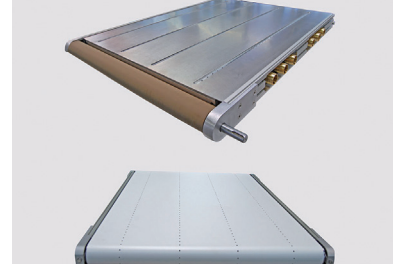

COMPACT VACUUM CONVEYOR

TECHNICAL DATA

Type of conveyor	V-TB40-700 vacuum conveyor
Drive	Customer-specific over shaft end
Conveyor width	27.55 in (700 mm)
Conveyor length	3.28 ft (1000 mm)
Max. transport weight	22 lb (10 kg) (conveying mode)
Vacuum chamber	24.68 x 33.30 in (627 x 846 mm)

INDUSTRIES

Pharmaceutical
Packaging

SPECIAL FEATURES

- 22 lb max transport weight in conveying mode
- accomodates customer-specific drive, vacuum pump

PROJECT DESCRIPTION

This compact TB40-based vacuum conveyor – only 3.28 ft long – can still transport up to 22 lb in conveying mode. The connections for the vacuum hoses are seen on the side of the conveyor beneath the glide plate.