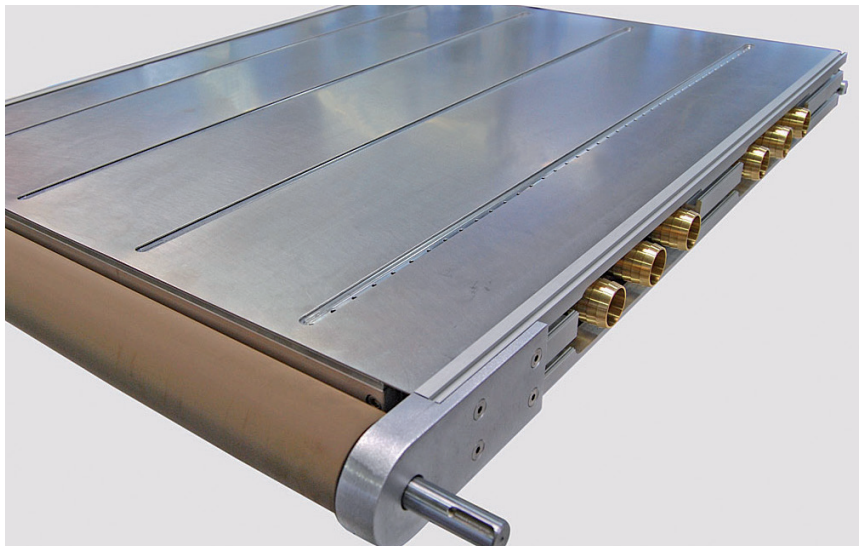

COMPACT VACUUM CONVEYOR

TECHNICAL DATA

Type of conveyor	V-TB40-700 vacuum conveyor
Drive	Customer-specific over shaft end
Conveyor width	27.55 in (700 mm)
Conveyor length	3.28 ft (1000 mm)
Max. transport weight	22 lb (10 kg) (conveying mode)
Vacuum chamber	24.68 x 33.30 in (627 x 846 mm)

INDUSTRIES

Pharmaceutical
Packaging

SPECIAL FEATURES

- 22 lb max transport weight in conveying mode
- accomodates customer-specific drive, vacuum pump

PROJECT DESCRIPTION

This compact TB40-based vacuum conveyor – only 3.28 ft long – can still transport up to 22 lb in conveying mode. The connections for the vacuum hoses are seen on the side of the conveyor beneath the glide plate.